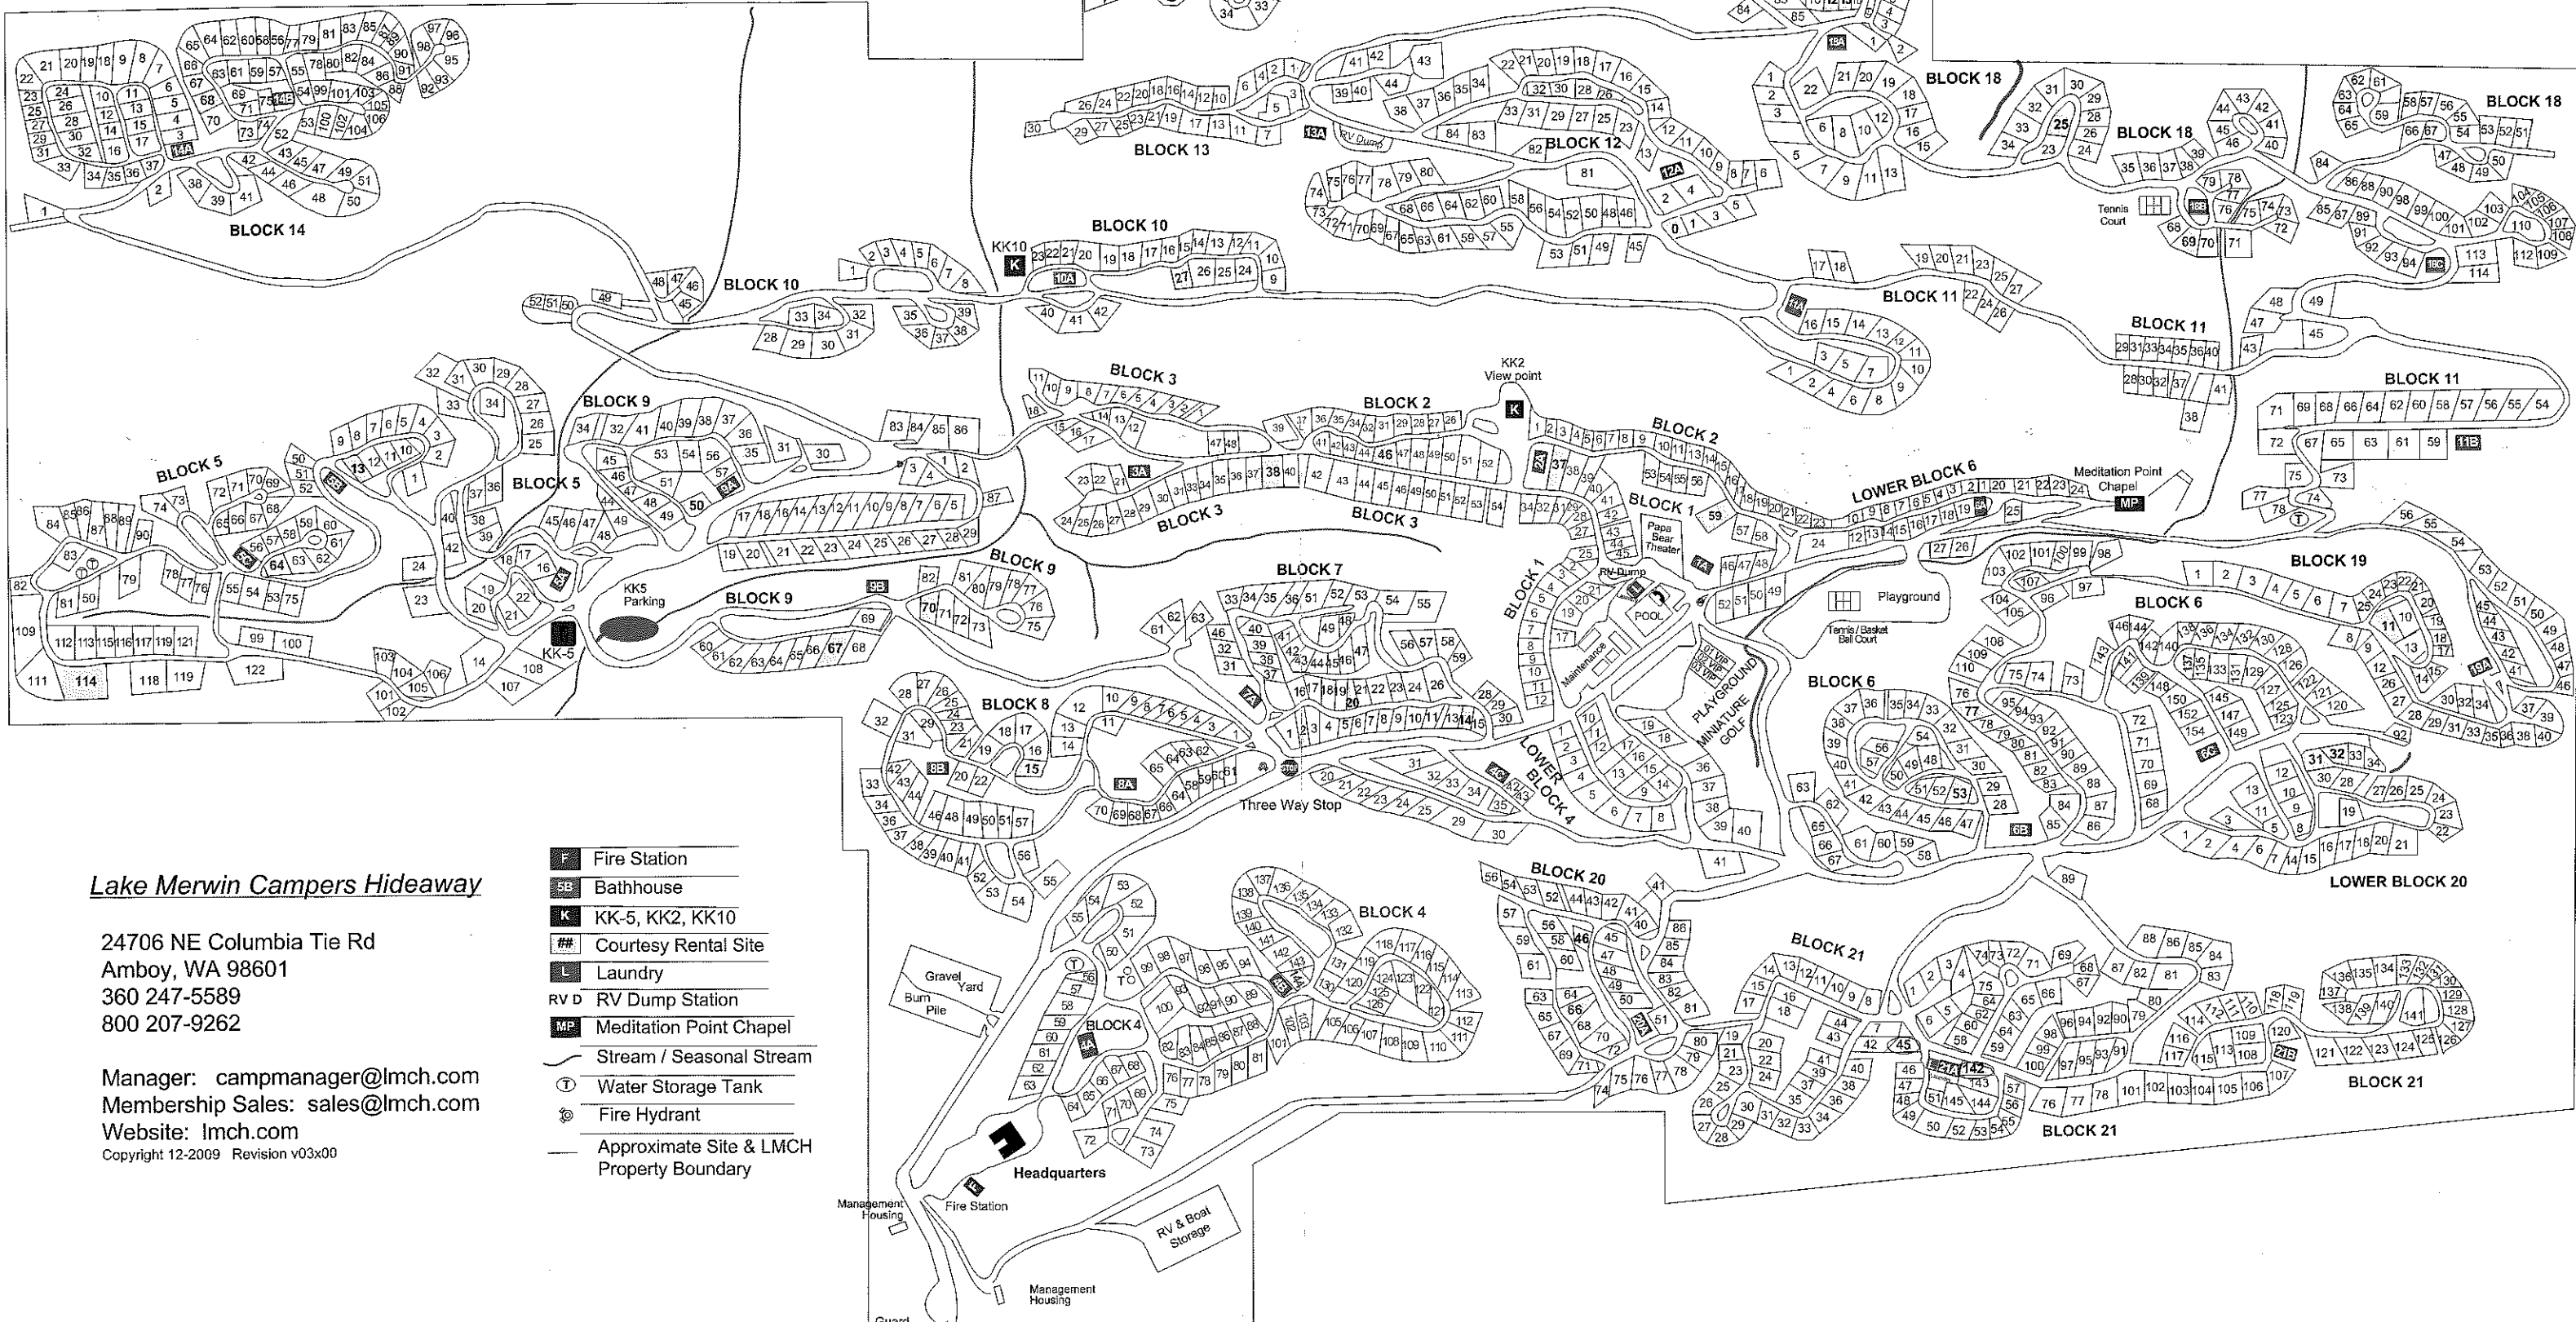

Lake Merwin Campers Hideaway

Facility & Site Map

Short Term Rental Moorages (Enlarged)

Lake Merwin Campers Hideaway

24706 NE Columbia Tie Rd
Amboy, WA 98601
360 247-5589
800 207-9262

Manager: campmanager@lmch.com
Membership Sales: sales@lmch.com
Website: lmch.com
Copyright 12-2009 Revision v03x00

- Fire Station
- Bathhouse
- KK-5, KK2, KK10
- Courtesy Rental Site
- Laundry
- RV Dump Station
- Meditation Point Chapel
- Stream / Seasonal Stream
- Water Storage Tank
- Fire Hydrant
- Approximate Site & LMCH Property Boundary