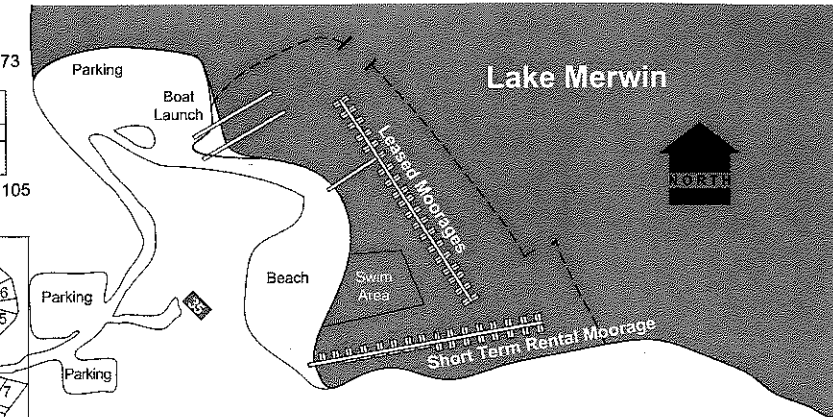

Lake Merwin Campers Hideaway

Facility & Site Map

Short Term Rental Moorages (Enlarged)

Lake Merwin Campers Hideaway

24706 NE Columbia Tie Rd
Amboy, WA 98601
360 247-5589
800 207-9262

Manager: campmanager@lmch.com
Membership Sales: sales@lmch.com
Website: lmch.com
Copyright 12-2009 Revision v03x00

- Fire Station
- Bathhouse
- KK-5, KK2, KK10
- Courtesy Rental Site
- Laundry
- RV Dump Station
- Meditation Point Chapel
- Stream / Seasonal Stream
- Water Storage Tank
- Fire Hydrant
- Approximate Site & LMCH Property Boundary