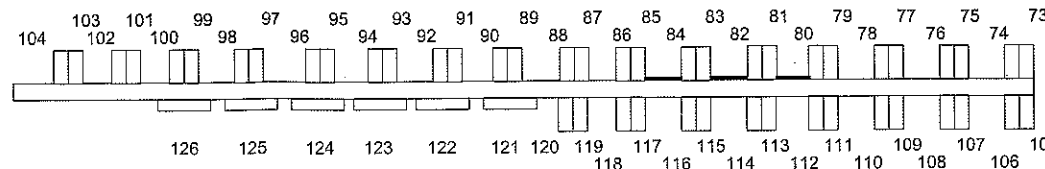

Lake Merwin Campers Hideaway

Facility & Site Map

Short Term Rental Moorages (Enlarged)

Lake Merwin Campers Hideaway

24706 NE Columbia Tie Rd
Amboy, WA 98601
360 247-5589
800 207-9262

Manager: campmanager@lmch.com
Membership Sales: sales@lmch.com
Website: lmch.com
Copyright 12-2009 Revision v03x00